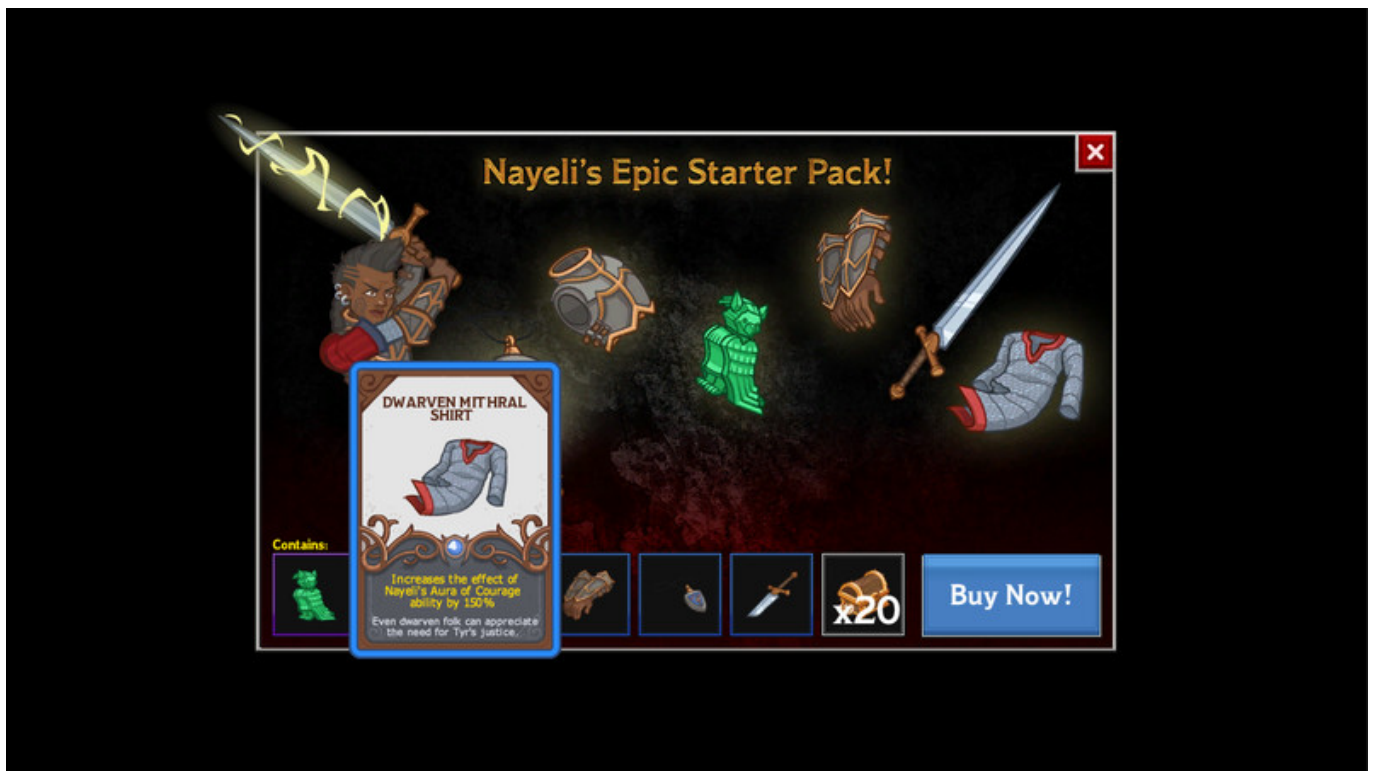

Idle Champions - Nayeli's Starter Pack Download In Parts

Download ->>> <http://bit.ly/2NMokaV>

About This Content

Get an **AWESOME** boost to your power with a full set of rare items and an exclusive Golden Epic for Nayeli! We'll also toss in 20 Gold Chests to power you up even more!

This pack includes:

- Figurine of Wondrous Power (Golden Epic)
- Ornate Breastplate (Rare)
- Dwarven Mithral Shirt (Rare)
- Paladin's Gauntlets (Rare)
- Devoted Holy Symbol (Rare)
- Strong Magical Greatsword (Rare)
- 20 Gold Chests